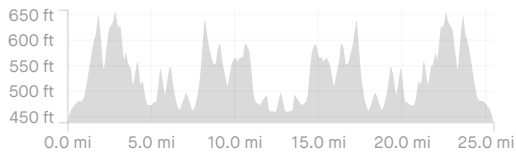

# SWT 2022 Bike-Olympic

<https://www.strava.com/routes/2910613114633335696>

25.46 mi

Distance

1,780 ft

Elevation Gain

Road

Ride Type

Est. Moving Time: 1:41:47

Map data ©2021 Google

Route recommendations may be incomplete and/or inaccurate and may contain sections of private land and/or sections of terrain that could be challenging or hazardous. Always use your best judgement about the safety of road and trail conditions and follow traffic and property laws. Est. Moving Time based on your avg speed of 15.0 mi/h over last 4 weeks